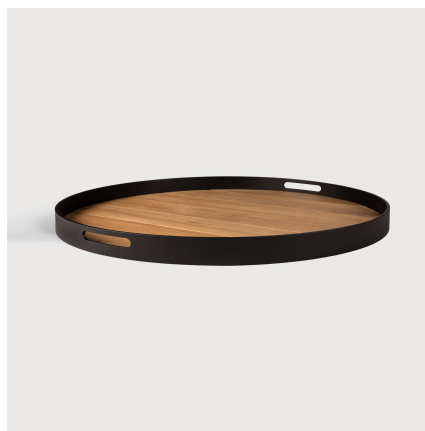

Core outdoor tray - teak - round - L 61/61/5

30003

Description

A functional accessory with a refined, purposeful presence, the Core outdoor tray is designed for everyday outdoor living. Its generous surface is ideal for carrying drinks, plates, or essentials, and it can be paired with the outdoor tray tables for added versatility. Crafted in natural solid teak, the tray brings strength and durability to open-air settings.

To enhance the natural material beauty, this teak product comes without any finishing or protective treatment applied. For more information, please refer to the care and maintenance instructions for the "outdoor collection".

Collection	Core
Category	Trays / Tray Large
Environment	Outdoor
Intrastat code	4419201000
Main material	Teak
Material origin	Indonesia
Wood species	Tectona grandis

About Ethnicraft

Authentic craftsmanship is a cornerstone of who we are and what we do at Ethnicraft. Originating with a specialty in solid wood furniture, we are passionate about connecting the dots between great design and artisan skill using warm and natural materials.

[Assembly Instructions](#)

[Care Instruction - Outdoor Collection](#)

[Line Drawing](#)

Finishing

Bottom Panel	
Type	Unfinished
Color	Teak Natural
Rim	
Type	Powder coating
Color	Metal Dark Bronze
Swatch	MAR-106126

Dimensions

General Dimensions	
Width (cm)	61
Depth (cm)	61
Height (cm)	5
Net weight (kg)	3.0